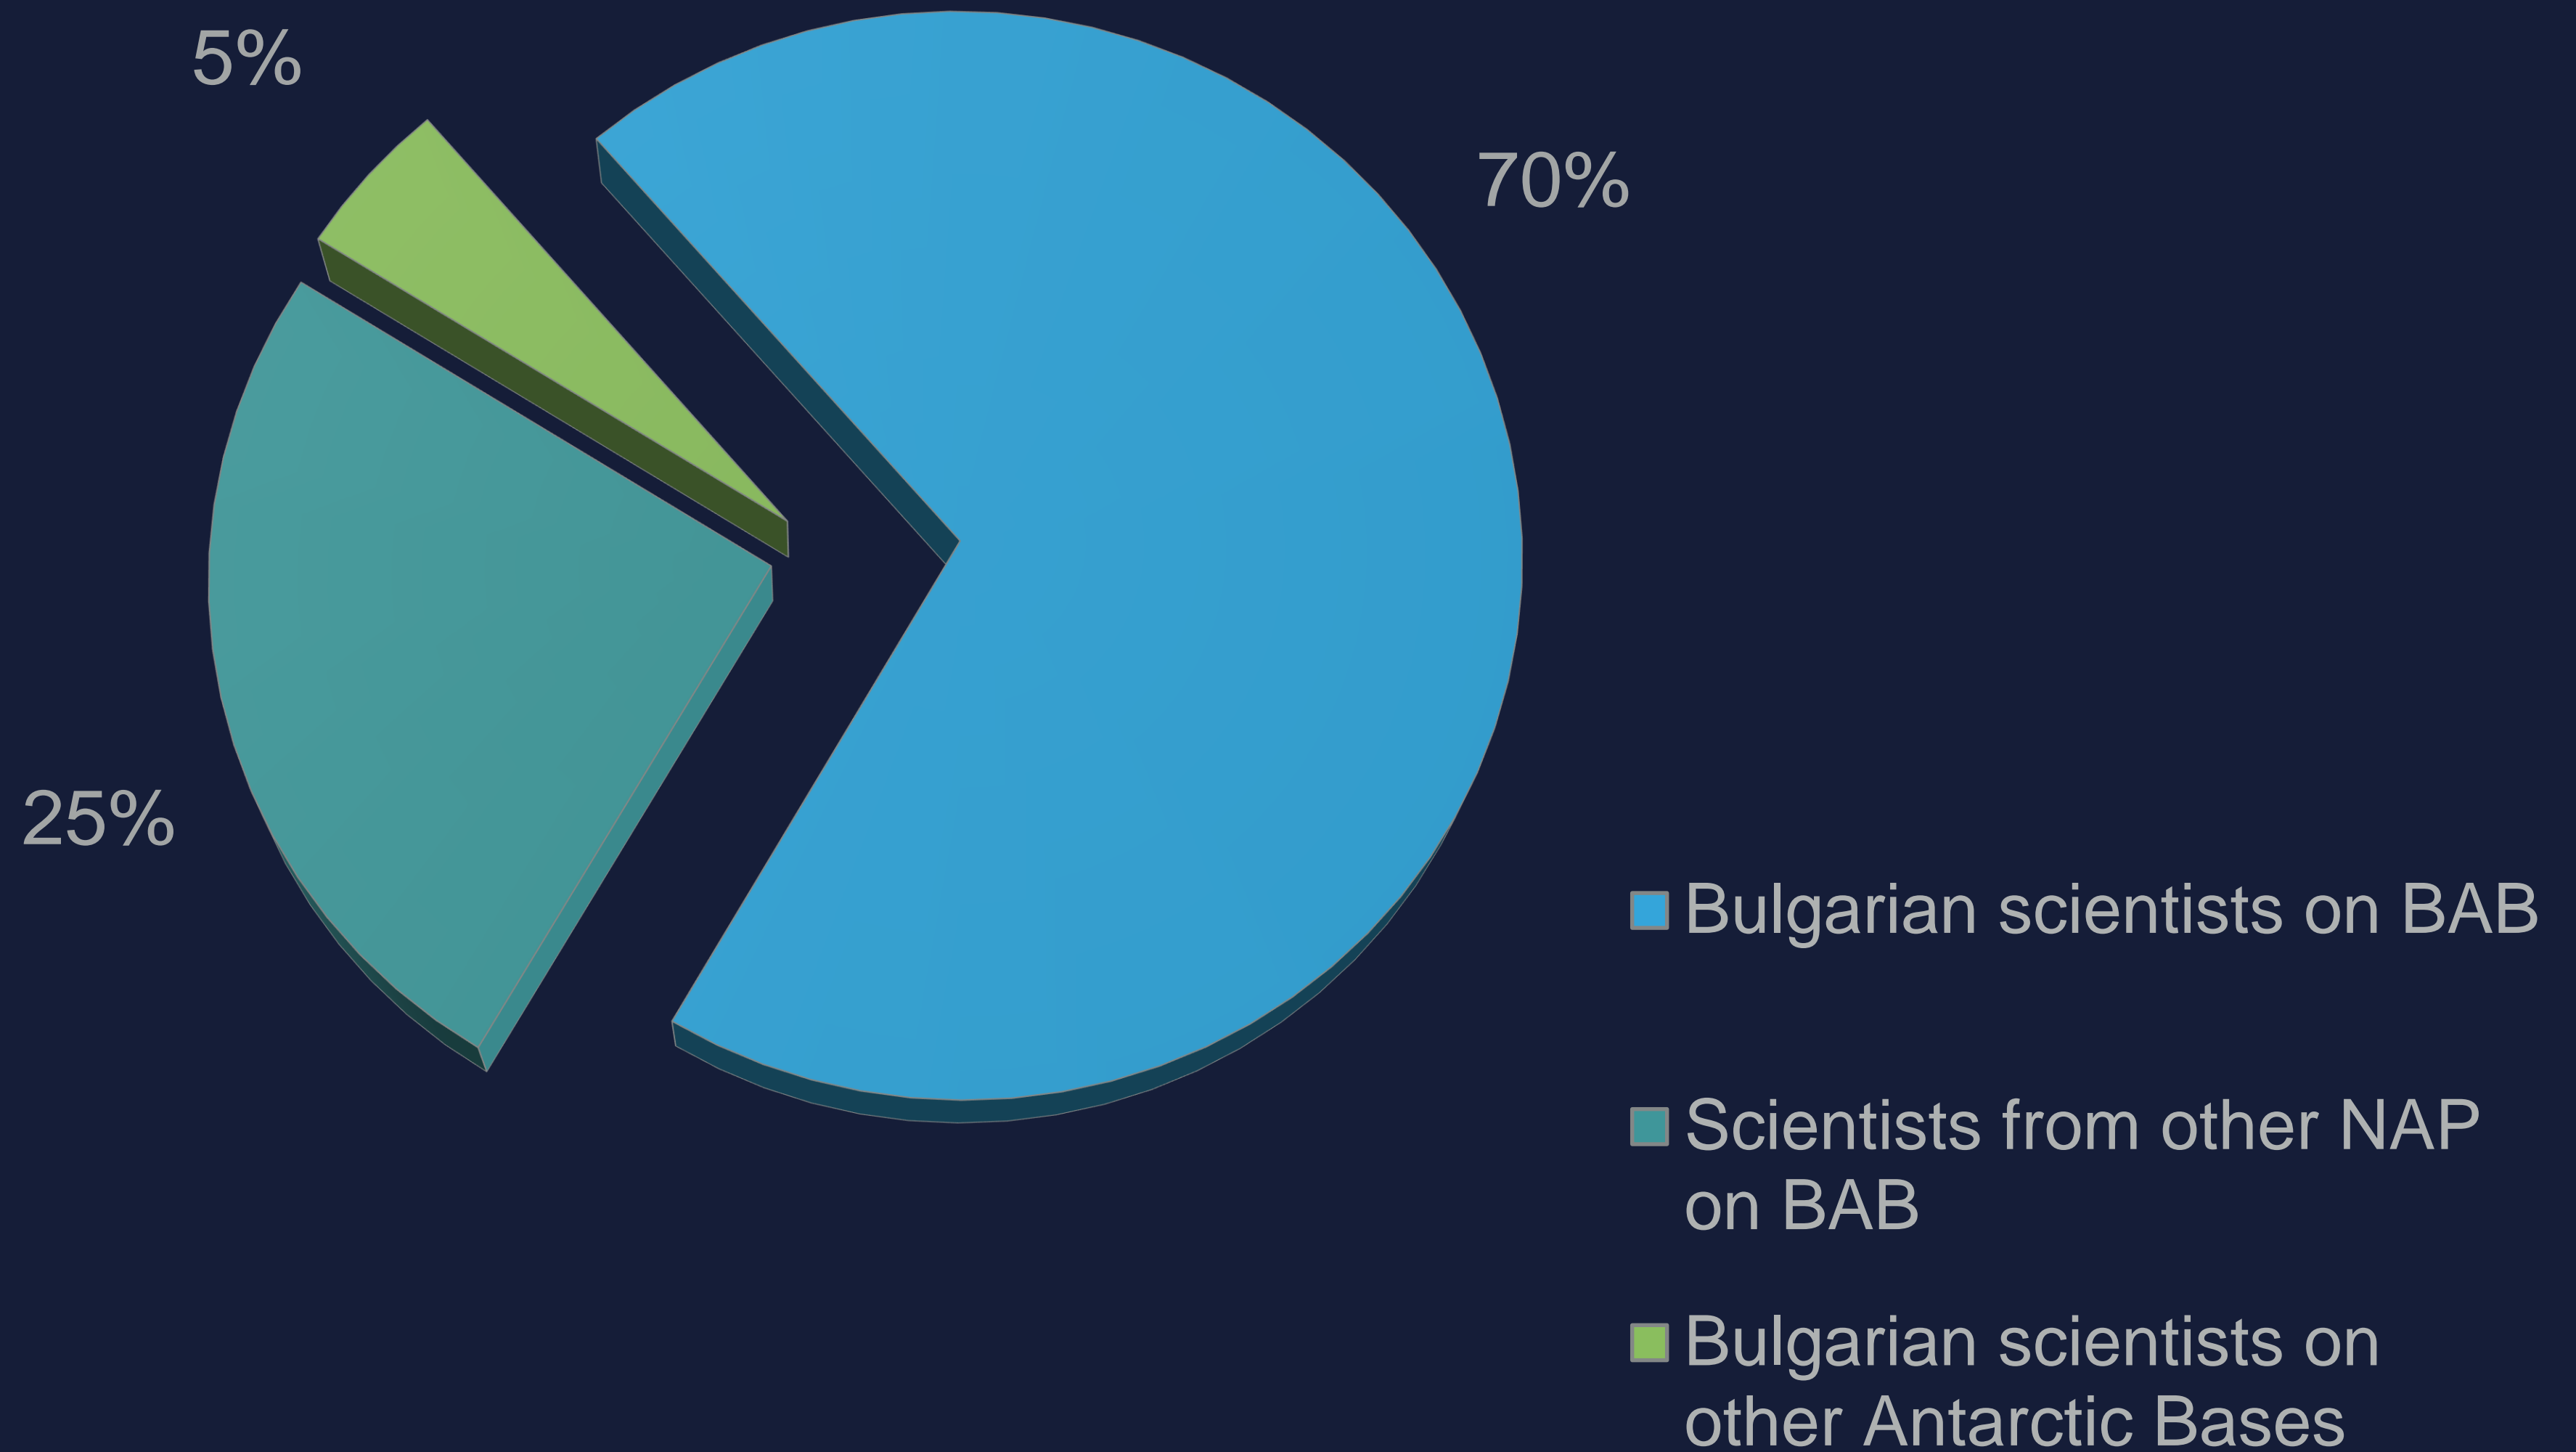

BULGARIAN ANTARCTIC BASE

LOCATION, INFRASTRUCTURE AND EQUIPMENT

Dragomir Mateev

Bulgarian Antarctic Institute

Over 30 years of International cooperation

In the beginning - 1988

Since 1988

- Columbia
- Canada
- Poland
- Germany
- Japan
- Mongolia
- Australia
- Portugal
- Luxembourg
- New Zealand
- Spain
- United States
- Turkey
- South Korea
- Macedonia
- United Kingdom